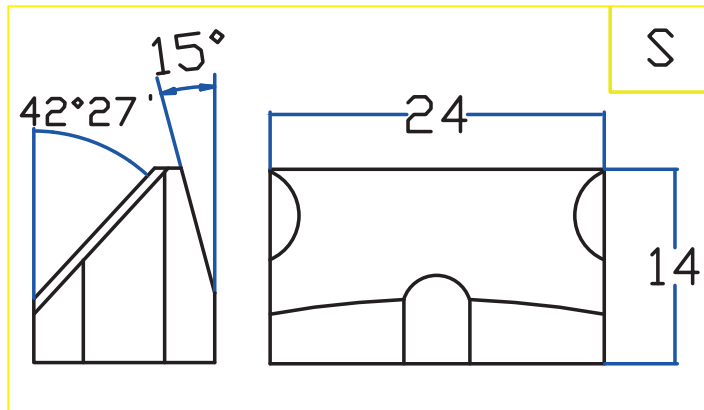

SCROCCHI LATCHES

SERRATURE
SINCE 1979
SINA
MADE IN ITALY

SERIE 120