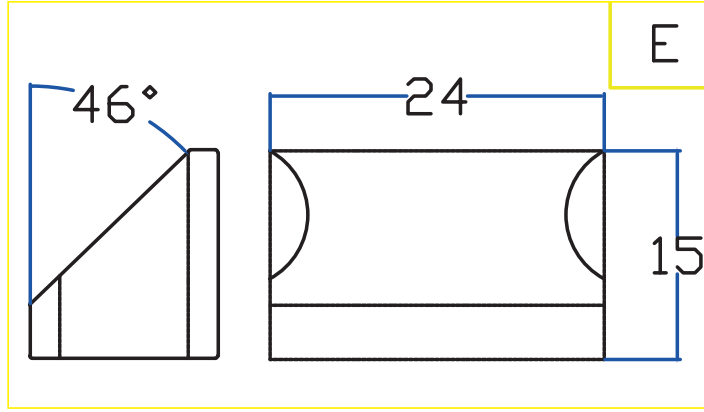

SCROCCHI LATCHES

SERRATURE
SINCE 1979
SINA
MADE IN ITALY

SERIE 120